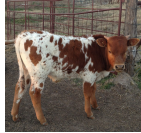

VL QUANTUM WINGS