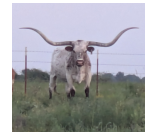

RAFIKI & COMPANY

Fancy Blue Saddle

Date of Birth: 05/04/2020
Registration 1: CI341705

Fancy Blue Saddle

DIRTY BLUE SADDLE

Saddlehorn

DIRTY BLUE JEANS

WS APOLLO

WS Shimmer

DDR River Delta

SADDLE TRAMP 601

FOOTLOOSE 526

Top Caliber

DIRTY MONEY

WS Amazon

WS SUN STAR