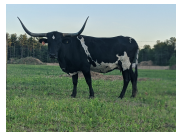

RAFIKI & COMPANY

RC Black Tequila

Date of Birth: 07/23/2021
 Registration 1: CI340613
 Breeder: Rafiki & Company
 Owner: Rafiki & Company

Courtesy of Rafiki and Company

Huge body and great markings, this young lady has the makings of a great producer. She is a beautiful dark parker brown with black and white in all the right places.

RC Black Tequila

MP BLACK DAHLIA

DIXIE WAVE 128/8

SHOCKING RUBY

CCC GOLIATH

EL OVER LYNN COWGIRL

SHOCK WAVE

DIXIE DARLING 6/1