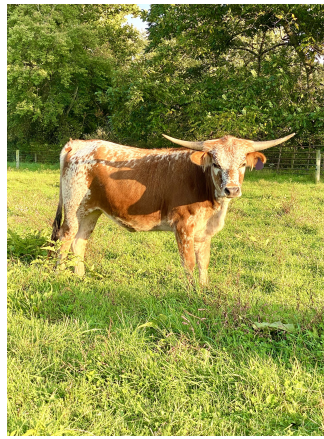

RAFIKI & COMPANY

MP Laced with Darkness

Date of Birth: 05/13/2020
Registration 1: CI329514
Breeder: Steven & Aprill Siegel Jr
Owner: Rafiki & Company

Courtesy of Moon Phase Ranch

Light Brown with White Lacey Face and legs and White freckles on belly and back