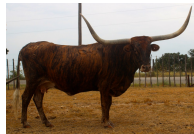

## Plain Dirts Hickory

**Date of Birth:** 10/13/2018  
**Registration 1:** USI66611  
**Breeder:** Plain Dirt Farms  
**Owner:** Rafiki & Company

Courtesy of Rafiki and Company

Beautiful brindle bull prospect. This young man has acted the part of a bull from a very young age. There are truly some greats in his immediate pedigree, a son of Concealed Weapon on the top, going back to the Delta Petite cow on the bottom. Take a hard look at this young man, he could be a herd sire that could change any herd for the better! Millennium Futurity eligible.

**TTT:** 56.5000 on 07/31/2021

Plain Dirts Hickory

Concealed Weapon

AWESOME SHILOH

Sharp Shooter 542

HORSESHOE J EXAMPLE

Awesome Top Gun

AWESOME PETITE

PEACEMAKER 44

Horseshoe J Charm

BL Coach's Desperado

Dixie Charlene

Top Caliber

TC PUEBLO SHADOW

EMPEROR

DELTA PETITE